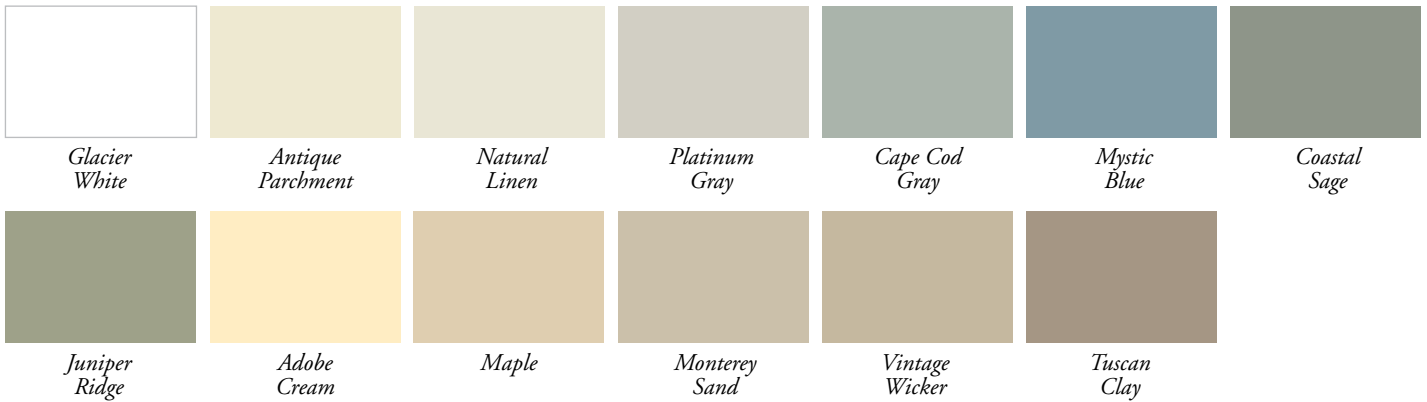

24 contemporary colors

DID YOU KNOW for nearly two decades vinyl siding has been a leading choice for exterior cladding on new single-family homes. This broad appeal stems not only from its beauty, durability, and easy upkeep, but also from the fact that vinyl siding can add value to homes.

COLOR AND DESIGN INSPIRATION

Odyssey Plus' full array of profiles and colors makes it easy to give your home a style all its own. Whether you prefer a subtle monochromatic color scheme in classic hues or rich architectural colors with contrasting accents, Odyssey Plus has everything you need to achieve your ideal finished look.

STANDARD COLOR COLLECTION

ARCHITECTURAL COLOR COLLECTION*

*Color restrictions by market may apply.

DARKER COLORS STAY TRUE!

Our darker Odyssey Plus colors stay luxurious and true, thanks to ChromaTrue technology. This advanced copolymer compound provides Odyssey Plus with long-term color stability and better performance on darker colors.